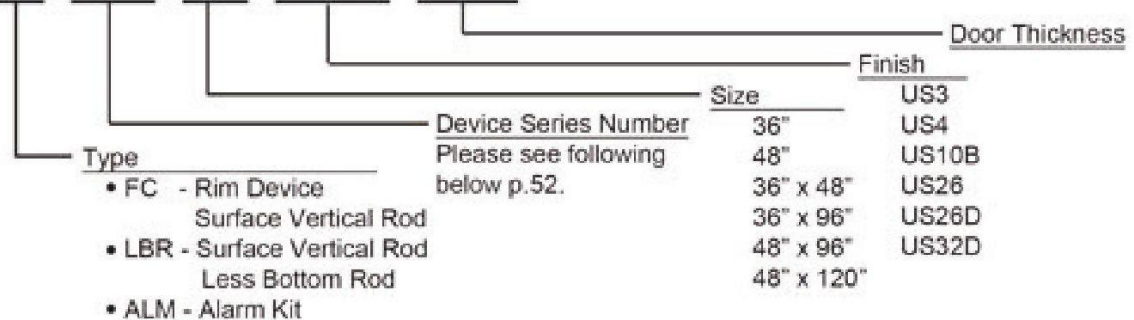

Luter Fire Command Panic Exit Device

Finishes

How to Order

Ordering Example for Exit Device

FC - 5500 - 36" - US32D - 1-3/4"

Ordering Example for Alarm Kit only

Alm - 36" - Alum